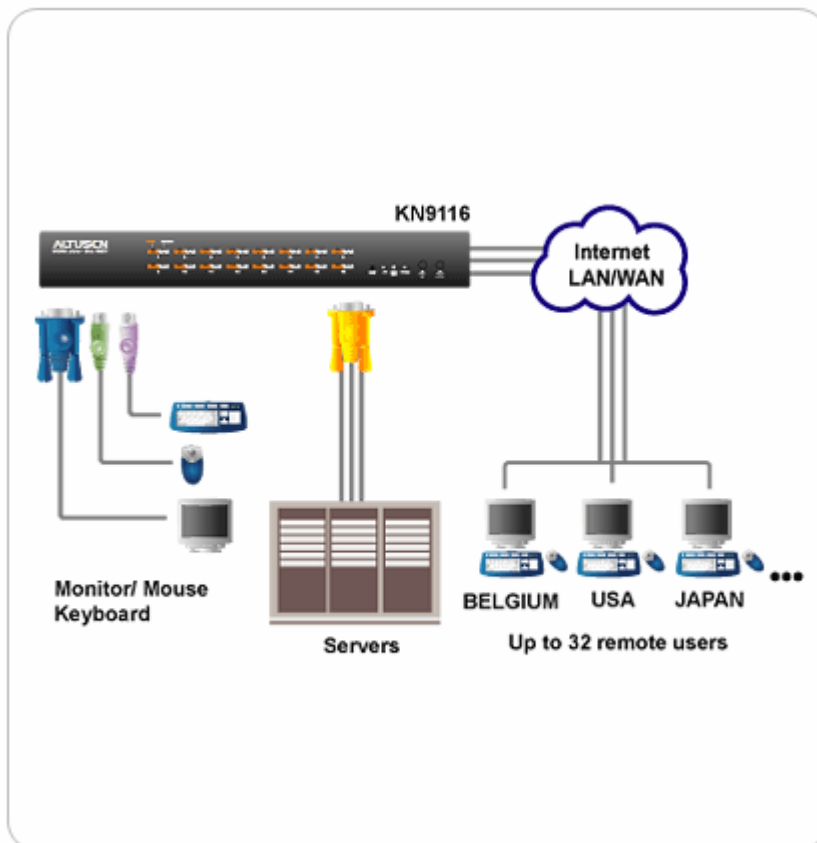

Kontakt Daten - Anfrage:

Tel: 02822 33 33 990

E-Mail: info@bellequip.at

Internet: www.bellequip.at