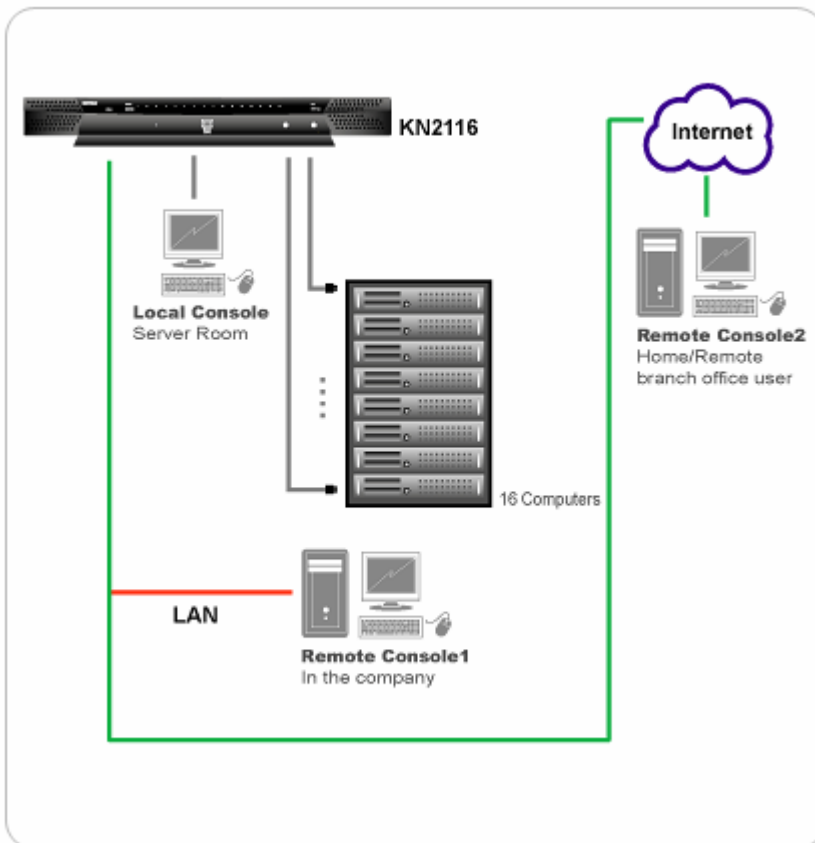

The KN2116 allow 3 administrators- one logged in at a local console; the other two logged in remotely from any IP connected web browser-and up to 32 users to securely monitor, manage, troubleshoot or run applications from up to 16 connected devices respectively.

Features

16 port remote access KVM switch – monitor and control up to 16 computers from a single KVM (Keyboard, Video, Mouse) console

Remotely access computers via LAN, WAN, or the Internet; control your installation when and where you want

Detachable front panel for easy access to front and rear of unit

High video resolution: up to 1280 x 1024 @ 60Hz

Multiplatform support: Windows 2000/XP, Mac, Linux, Unix, Sun and FreeBSD.

For more information about KVMs which can connect to KN2116, see Compatible KVM Table

* Compatible KVM Switches: KH98, CS9134, CS9138, CS88A, KH1508, KH1516

Package Content

- 1x 16-Port KVM Over the NET™
- 1x Power Cord
- 1x Rack Mount Kit (brackets and Phillips head hex M3 x 8 screws)
- 1x Foot Pad Set (4 pcs.)
- 1x User Manual
- 1x Quick Start Guide