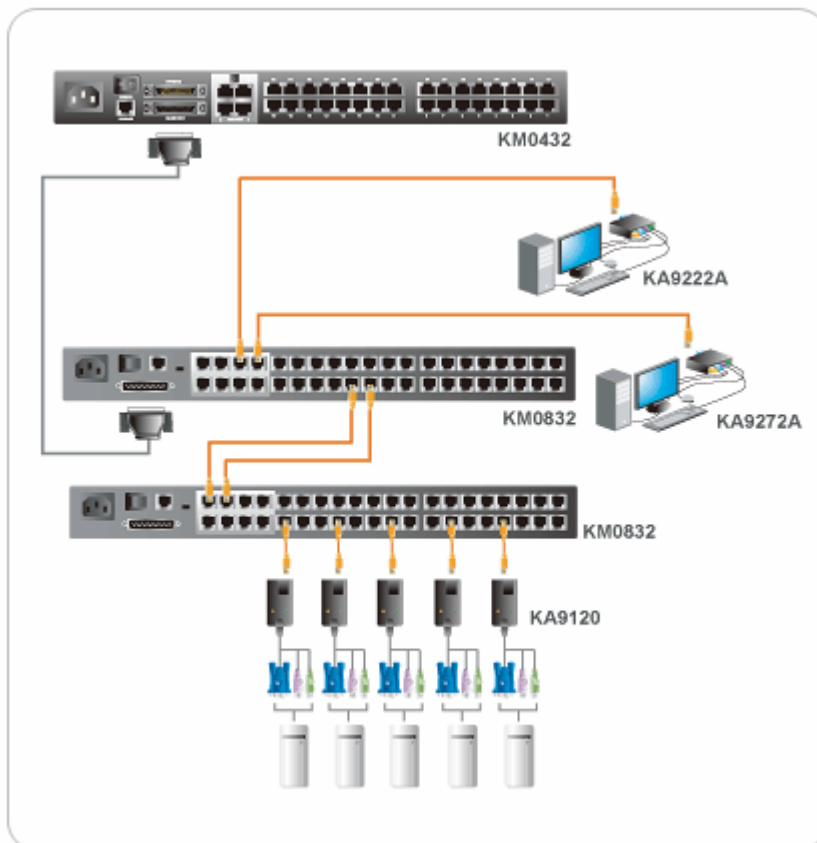

Kontakt Daten - Anfrage:

Tel: 02822 33 33 990

E-Mail: info@bellequip.at

Internet: www.bellequip.at