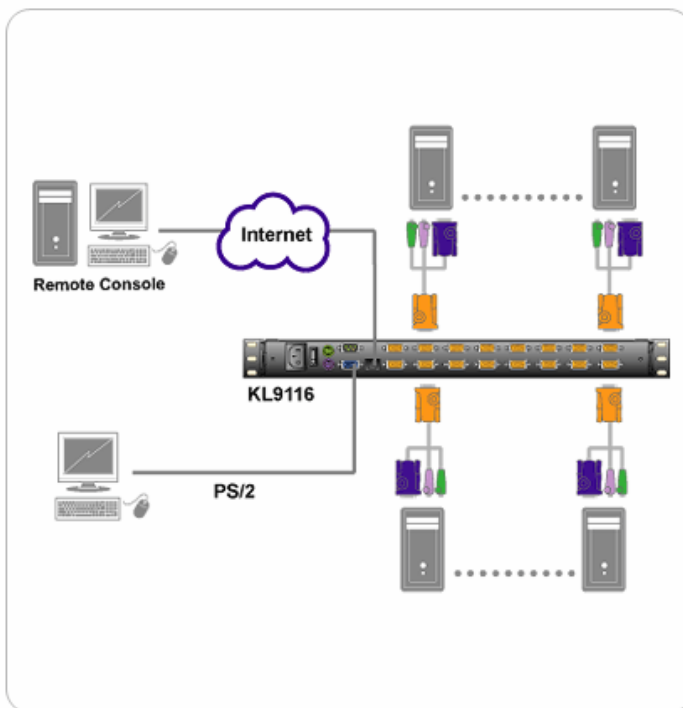

Rack Mounting KitDepth
2X-010G (Long/Optional)68cm - 105cm
Short (Standard)42cm - 77cm
Easy Installation
Rack Mounting KitDepth
2X-012G (Long/Optional)68cm - 105cm
2X-011G (Short/Optional)57cm - 70cm

More information about "Easy Rack Mounting"...

Package Content

1x 16-Port Dual Rail LCD KVM Switch with Standard Rack Mount Kit
2x Custom KVM Cable Sets
1x Power Cord
1x User Manual
1x Quick Start Guide

www.bellequip.at/aten/aten/aten.htm

www.bellequip.at/altusen/altusen/altusen.htm