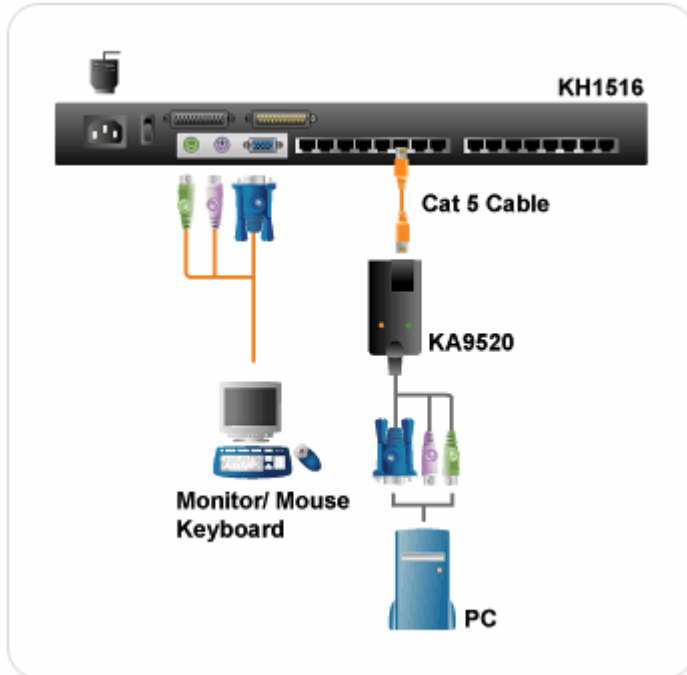

www.bellequip.at/aten/aten/aten.htm

www.bellequip.at/altusen/altusen/altusen.htm

Kontakt Daten - Anfrage:

Tel: 02822 33 33 990

E-Mail: info@bellequip.at

Internet: www.bellequip.at