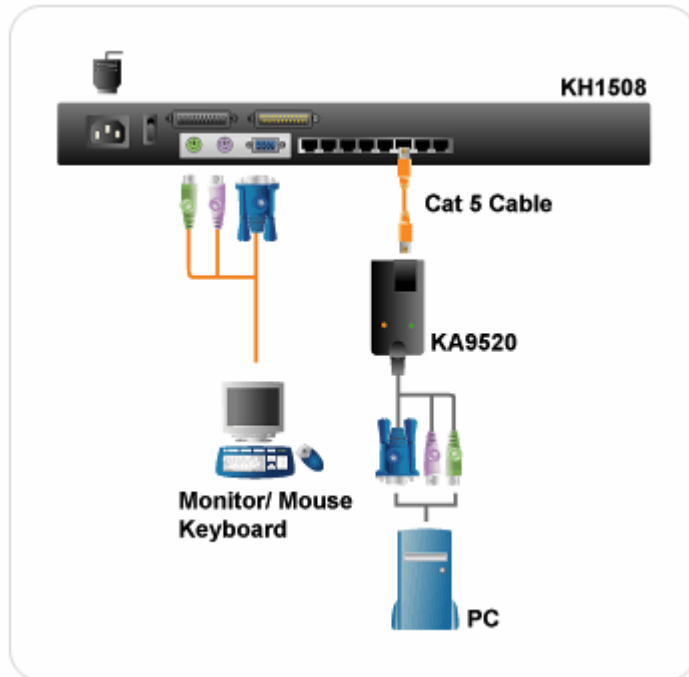

Rack Mountable in 19" System Rack (1U)

Kontakt Daten - Anfrage:

Tel: 02822 33 33 990

E-Mail: info@bellequip.at

Internet: www.bellequip.at