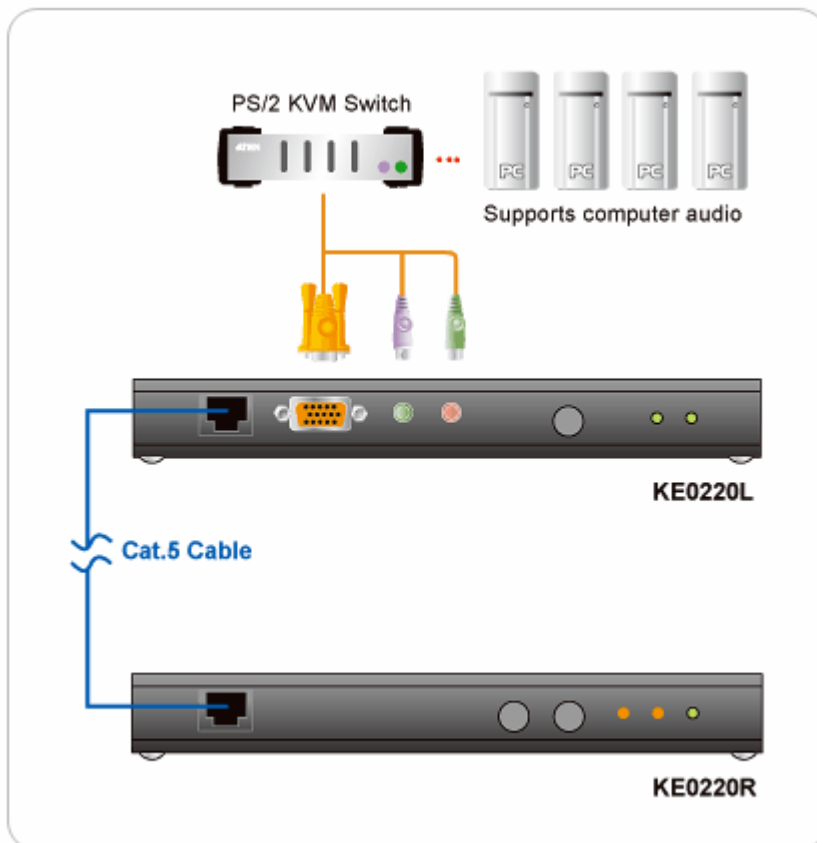

Altusen KE0220 Audio KVM Extender

KE0220 Audio KVM Extender

The KE0220 Audio KVM Extender enables a user at a local keyboard, video, mouse (KVM) console and a user at a remote KVM console up to 200m away to access a computer or KVM installation. It provides full audio support for a microphone and stereo speakers. The KE0220 can connect to any ATEN KVM switch that has PS/2 connectors. A built-in custom ASIC ensures stability, reliability and compatibility with your KVM installation. The KE0220 senses the distance and automatically adjusts the video signal gain for the highest quality picture. A manual gain control also is provided at the remote console to fine tune the video.

Features

- Built in ASIC chip for greater reliability and compatibility
- Uses inexpensive Cat 5e cable to connect the local and remote units up to 200m (660 feet) apart
- Audio support for long distance microphone and speaker control
- Adjustable gain control-manually adjusts signal strength to compensate for distance
- High video resolution up to 1600 x 1200
- Supports DDC2B for local monitor (Display Data Channel for communication between graphic card and monitor)
- PS/2 and Microsoft Intellimouse Support
- Dual console operation-control your system from both local and remote consoles
- Firmware upgradable
- Multiplatform support: Windows 2000/XP/Vista, Linux., Unix and FreeBSD.

Package Content

- 1x KE0220L (Local Unit)
- 1x KE0220R (Remote Unit)
- 1x 5-in-1 Cable 1.8M (2L-5302P)
- 1x Firmware Upgrade Cable
- 2x Power Adapters
- 2x Rack Mount Kits
- 1x User Guide

www.bellequip.at/aten/aten/aten.htm