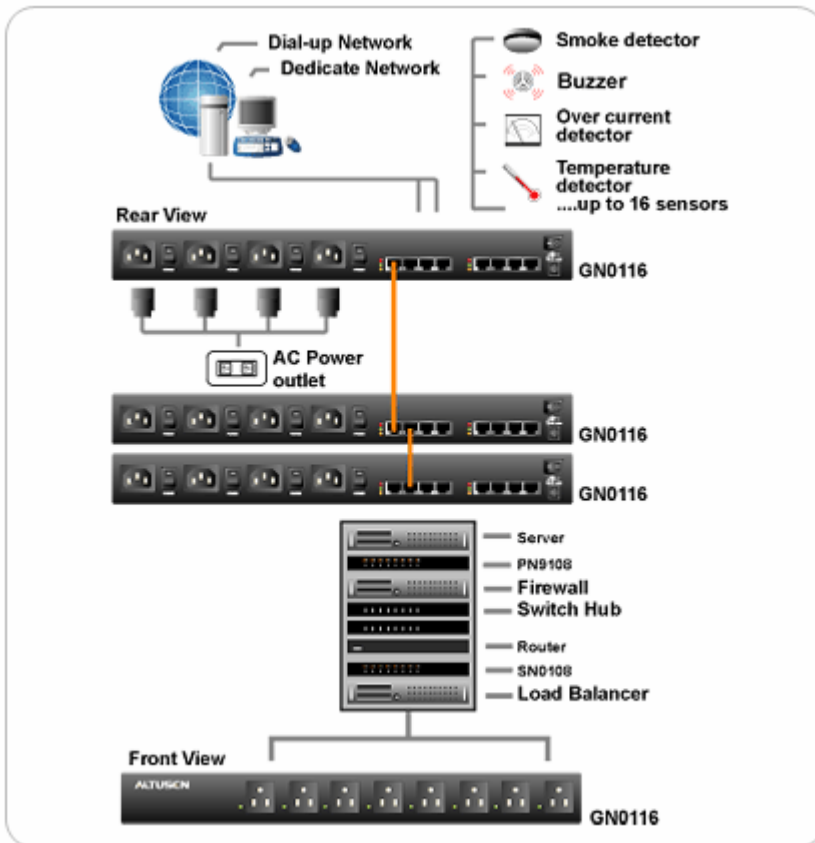

Altusen GN0116 Guardian over the NET

GN0116 16-Port Guardian Over the NET

The GN0116 Guardian Over the NET™ is a control unit that offers remote environment monitoring and management of your critical computer systems over TCP/IP. Users can control the environment of their systems from any computer connected to the internet - whether down the hall, down the block, or half way around the world.

Features

- Remote environment control for outlets via TCP/IP
- Daisy chain up to 255 additional stations
- Individual control of each port - users can set the environment settings (Temperature, humidity, voltage and current) to allow equipment to be monitored for irregularity
- Provides two configuration/management methods: Browser; or ssConsole*
- Easy setup and operation via a browser GUI interface
- Remote users can monitor the current status via the GUI on their browsers
- LEDs for easy status monitoring
- Multi-user access (1 Administrator; 4 Users)
- Two level (Administrator and User) security
- Firmware upgradeable
- UL/TUV approved

*ssConsole (Serial Server Console) is an application program provided with the GN0116(for Windows environment only).

Package Content

- 1x GN0116 Station
- 1x AC Source Power Cord
- 8x Power Outlet Power Cords
- 1x RS-232 to RJ-45 Cable
- 1x RJ-45 Cable
- 2x Temperature Sensor Sets
- 1x User Manual
- 1x Quick start guide
- 1x Mounting Kit :Rack mounting brackets and hardware/4 foot pads
- 1x Software CD